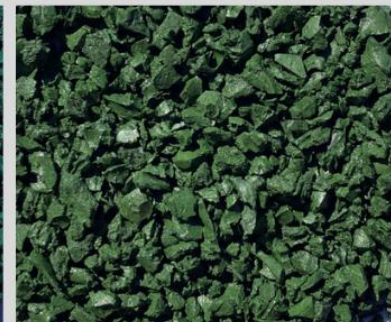

AUSTRALIAN
SURFACING
SUPPLIES PTY LTD

PlayKote 

PLAYKOTE PRECOAT

precoated sbr

KHAKI
#820

***FAWN**
#833

BOURBON
#521

EMERALD
#052

NATURE
#051

LEAF
#812

CARIBBEAN
#054

GALAXY
#053

STEEL
#055

SAND
#816

SHIRAZ
#049

PEWTER
#056

*special order colours

note: colours may slightly vary from the images provided.