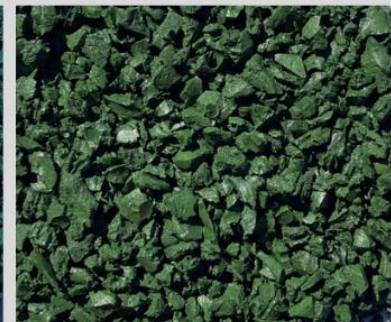

# PLAYKOTE PRECOAT

precoated sbr

**KHAKI**  
#820

**\*FAWN**  
#833

**BOURBON**  
#521

**EMERALD**  
#052

**NATURE**  
#051

**LEAF**  
#812

**CARIBBEAN**  
#054

**GALAXY**  
#053

**STEEL**  
#055

**SAND**  
#816

**SHIRAZ**  
#049

**PEWTER**  
#056

\*special order colours

note: colours may slightly vary from the images provided.